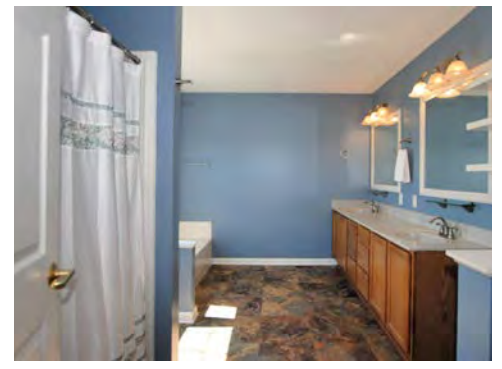

PRIMARY SUITE BATH