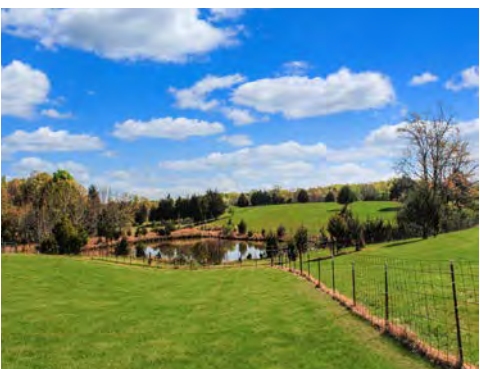

FIELDS & PONDS