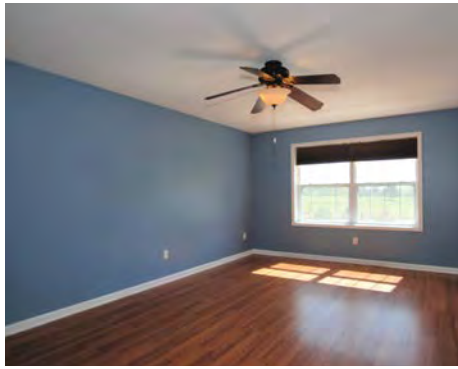

PRIMARY SUITE